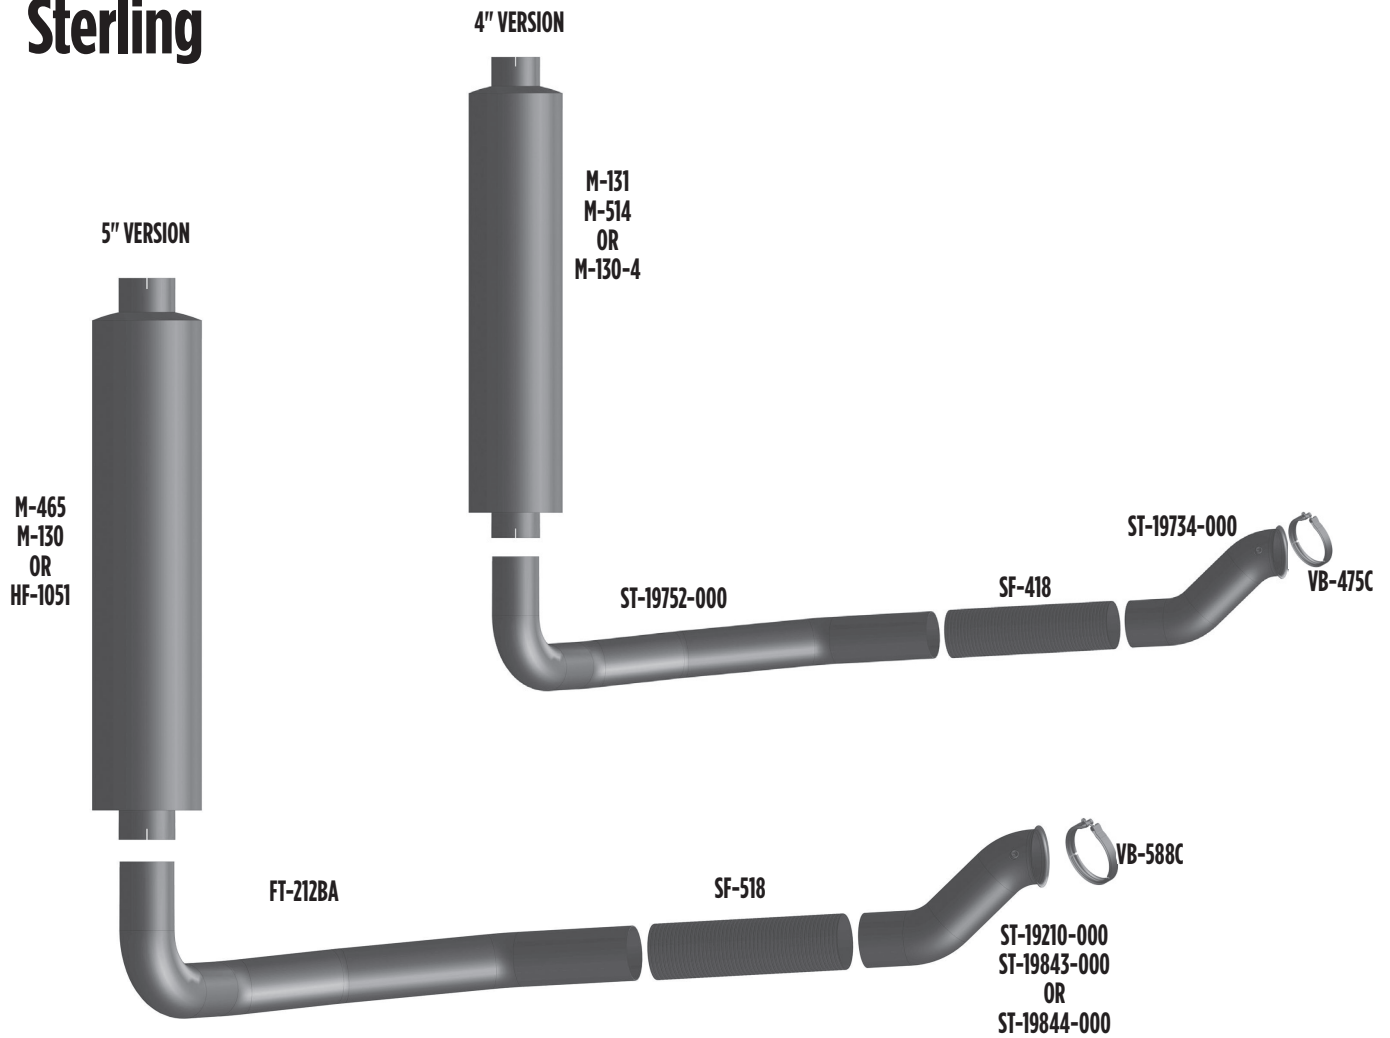

Sterling

Sterling Car Hauler **NEW**

PART NO. ST-19734-000

- Compares to: 04-19734-000

PART NO. ST-19752-000

- Compares to: 04-19752-000

PART NO. ST-19210-000

- Compares to: 04-19210-000

PART NO. ST-19844-000

- Compares to: 04-19844-000

PART NO. ST-19843-000

- Compares to: 04-19843-000

PART NO. FT-212BA

- Compares to: F6HZ-5A212BA or 04-19750-000

STERLING HEAVY DUTY TRUCKS

PART NO. ST-23626-000

- Compares to: A04-23626-000

PART NO. ST-23627-000

- Compares to: 04-23627-000

PART NO. ST-22295-000

- Compares to: 04-22295-000
- Use with M-130-4 (10") or M-131 (9")

PART NO. ST-22295-001

- Compares to: 04-22295-001
- Use with M-130-4 (10") or M-131 (9")